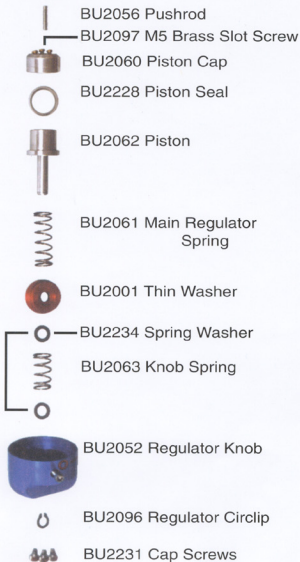

BU2021 REGULATOR ASSEMBLY

BU2028 PRESSURE GAUGE ASSEMBLY