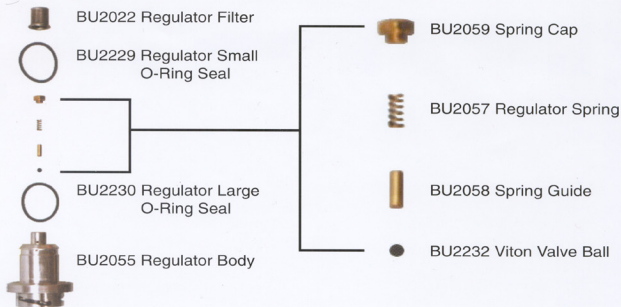

BU2021 REGULATOR ASSEMBLY

BU2028 PRESSURE GAUGE ASSEMBLY