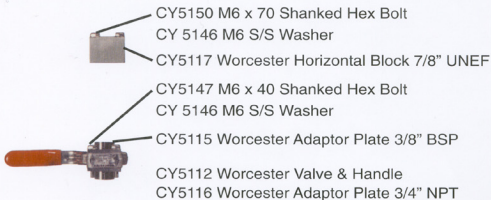

V30 FUEL CYLINDER GENERAL ASSEMBLY

CY5149 M6 x 25 s/s Cap Screw

CY5107 Rochester Gauge V20/Worthington

CY5108 V30

CY5109 V40

CY5139 Rochester Gauge Seal

CY5129 Dowty Washer 3/8" BSP

CY5144 Rego Dust Cap (Male)

CY5159 Rego 7141 Male

CY5138 Rego Inner Seal

CY5137 Rego Outer Seal (Square)

CY5118 Silicone Grease (50g)
(Not illustrated)